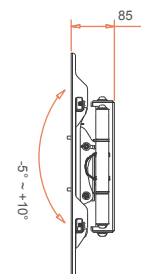

iMount AM

Articulating Mount w/ Swivel Long Extension Arm

Model: iMount AM90

iMount AM90

Latest Cantilever Swivel 120 Degree LCD Long Arm TV Wall Mount With Dual Arms

SPECIFICATION

Recommended screen size	42" - 90"
Max load	80kg
Tilt	-5°~+10°
VESA® standard	100x100 100x200 200x100 200x200 400x200 300x200 300x300 400x300 400x400 600x300 600x400 800x400
Distance from the wall	85-910mm
Colour	Black
Weight	15kg/pcs
Box dimensions	960x330x110mm/1pcs
Warranty	5 years

iMount AM90

FEATURES

- ① 5 years warranty
- ② Built-in cable management
- ③ Heavy Duty holds up to 80 Kg
- ④ Made for extra large screens up to 90"

Model

iMount AM90

100x100~800x400

42" - 90"

-5° ~ +10°

Turn 120°

Distance from the wall
85-910MM

MAX LOAD