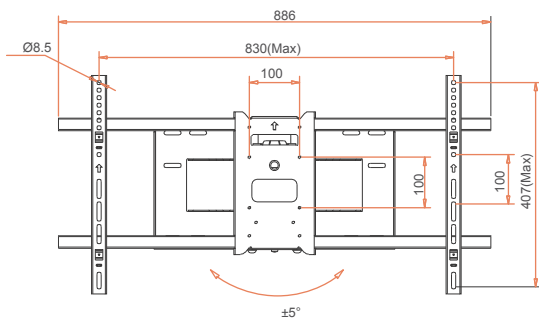

iMount AM

Articulating Mount w/ Swivel Long Extension Arm

Model: iMount AM90

iMount AM90

Latest Cantilever Swivel 120 Degree LCD Long Arm TV Wall Mount With Dual Arms

SPECIFICATION

Recommended screen size	42" - 90"
Max load	80kg
Tilt	-5°~+10°
VESA® standard	100x100 100x200 200x100 200x200 400x200 300x200 300x300 400x300 400x400 600x300 600x400 800x400
Distance from the wall	85-910mm
Colour	Black
Weight	15kg/pcs
Box dimensions	960x330x110mm/1pcs
Warranty	5 years

iMount AM90

FEATURES

- ① 5 years warranty
- ② Built-in cable management
- ③ Heavy Duty holds up to 80 Kg
- ④ Made for extra large screens up to 90"

Model

iMount AM90

100x100~800x400

42" - 90"

-5° ~ +10°

Turn 120°

Distance from the wall
85-910MM

MAX LOAD