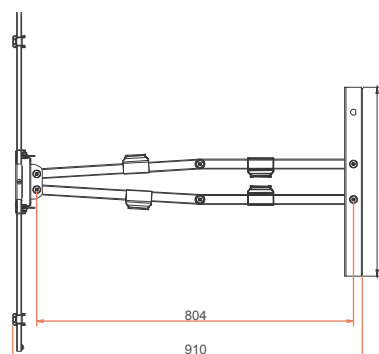

iMount AM

Articulating Mount w/ Swivel Long Extension Arm

Model: iMount AM90

iMount AM90

Latest Cantilever Swivel 120 Degree LCD Long Arm TV Wall Mount With Dual Arms

SPECIFICATION

Recommended screen size	42" - 90"
Max load	80kg
Tilt	-5°~+10°
VESA® standard	100x100 100x200 200x100 200x200 400x200 300x200 300x300 400x300 400x400 600x300 600x400 800x400
Distance from the wall	85-910mm
Colour	Black
Weight	15kg/pcs
Box dimensions	960x330x110mm/1pcs
Warranty	5 years

iMount AM90

FEATURES

- ① 5 years warranty
- ② Built-in cable management
- ③ Heavy Duty holds up to 80 Kg
- ④ Made for extra large screens up to 90"

Model

iMount AM90

100x100~800x400

42" - 90"

-5° ~ +10°

Turn 120°

Distance from the wall
85-910MM

MAX LOAD